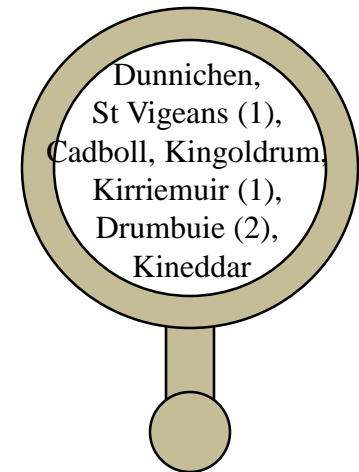

Pictish Symbol Stones - "Mirror" Designs - Slide 3

Group 1