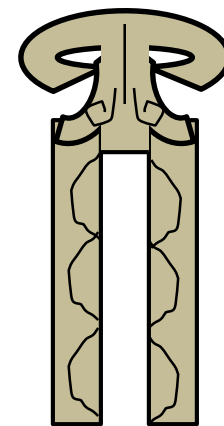

Pictish Symbol Stones - "Tuning Fork" Designs - Slide 1

General pattern

There are 11 "tuning fork" objects. 1 is indistinct.

9 designs emerged and are arranged into 3 groups.

Although there are some similarities, these "tuning forks" are categorised as a separate design to "decorated and notched rectangles".

Kintradwell (4)

Raasay

Strathmiglo

Tarbat

Not drawn - indistinct

Pictish Symbol Stones - "Tuning Fork" Designs - Slide 2

Group 1

Ardlair

Craigmyle,
Strathmiglo

Raasay

Group 2

Tarbat

Dunrobin Castle

Abernethy
Collace (partial)

Pictish Symbol Stones - "Tuning Fork" Designs - Slide 3

Group 3