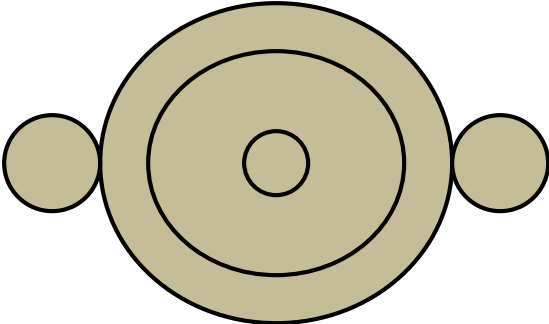

Tobar na Maor