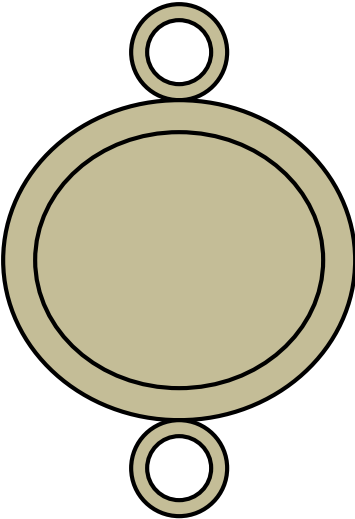

Pictish Symbol Stones - "Triple Disc" Designs - Slide 1

General pattern

There are 15 "triple disc / cauldron" objects. 2 are indistinct.
12 designs emerged and 11 are arranged into 3 groups.
1 design (Monymusk) does not fit any group.

Pictish Symbol Stones - "Triple Disc" Designs - Slide 2

Group 1

Cairnton

Tobar na Maor

Navidale

Group 2

Dyce

Aberlemno (Church) &
Kintradwell (1)