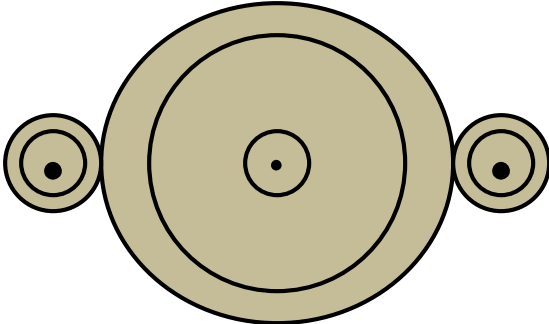

Pictish Symbol Stones - "Triple Disc" Designs - Slide 2

Group 1

Cairnton