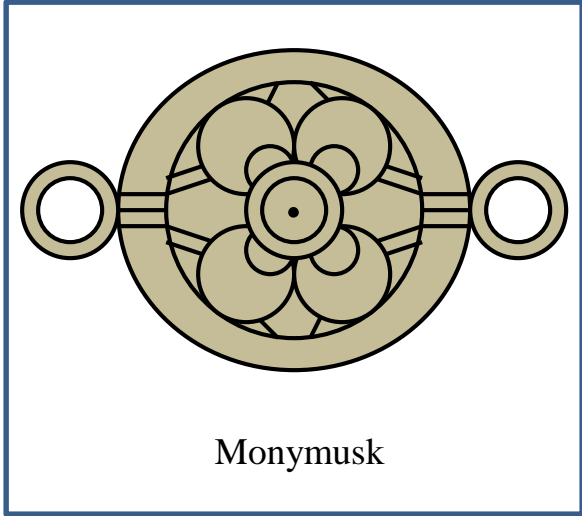

Pictish Symbol Stones - "Triple Disc" Designs - Slide 1

General pattern

There are 15 "triple disc / cauldron" objects. 2 are indistinct.
12 designs emerged and 11 are arranged into 3 groups.
1 design (Monymusk) does not fit any group.

Glamis Manse(1)

Pictish Symbol Stones - "Triple Disc" Designs - Slide 3

Group 3

Fetterangus

Inveravon (2)

Abdie

Clatt

Kintore (Churchyard)