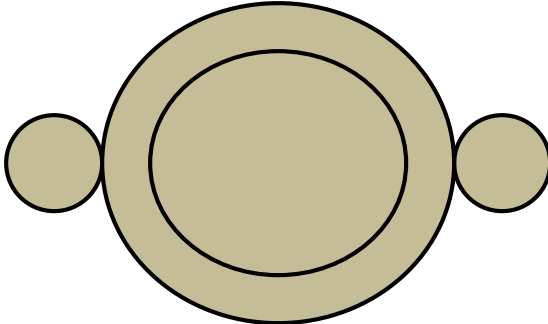

Pictish Symbol Stones - "Triple Disc" Designs - Slide 1

General pattern

There are 15 "triple disc / cauldron" objects. 2 are indistinct.
12 designs emerged and 11 are arranged into 3 groups.
1 design (Monymusk) does not fit any group.

Pictish Symbol Stones - "Triple Disc" Designs - Slide 2

Group 1

Cairnton

Tobar na Maor

Navidale

Group 2

Dyce

Aberlemno (Church) &
Kintradwell (1)