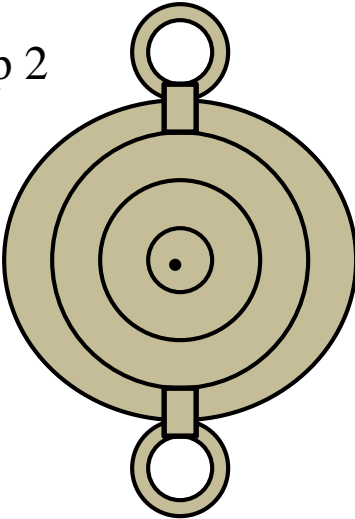

Group 2

Dyce