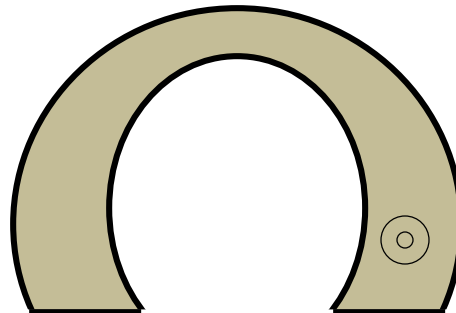

Pictish Symbol Stones - "Horseshoe / Arch" Designs - Slide 1

General pattern

There are 18 "horseshoe / arch" objects. 6 are indistinct.
All except Rothiebrisbane have similar arch patterns.
12 designs emerged.

Pictish Symbol Stones - "Horseshoe / Arch" Designs - Slide 3

Congash (1)

Crosskirk

Strathpeffer

Clynemilton (1)

Bruceton

Sandness