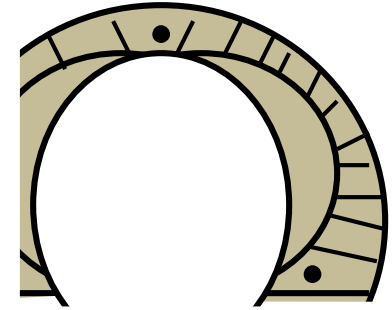

Pictish Symbol Stones - "Horseshoe / Arch" Designs - Slide 1

General pattern

There are 18 "horseshoe / arch" objects. 6 are indistinct.
All except Rothiebrisbane have similar arch patterns.
12 designs emerged.

Not drawn - indistinct

Pictish Symbol Stones - "Horseshoe / Arch" Designs - Slide 2

Clatt

Huntly

Percylieu

Rothiebrisbane

Tillytarmont

Aberlemno (Farm)