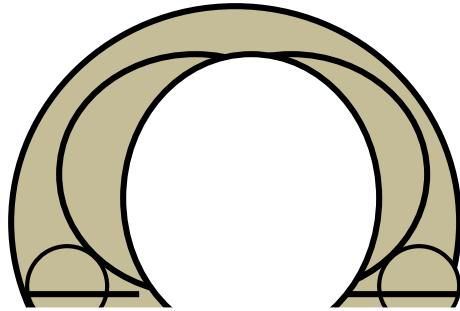

Pictish Symbol Stones - "Horseshoe / Arch" Designs - Slide 3

Congash (1)