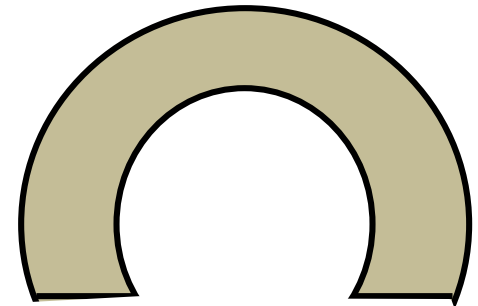

Pictish Symbol Stones - "Horseshoe / Arch" Designs - Slide 1

General pattern

There are 18 "horseshoe / arch" objects. 6 are indistinct.
All except Rothiebrisbane have similar arch patterns.
12 designs emerged.

Pictish Symbol Stones - "Horseshoe / Arch" Designs - Slide 3

Congash (1)

Crosskirk

Strathpeffer

Clynemilton (1)

Bruceton

Sandness