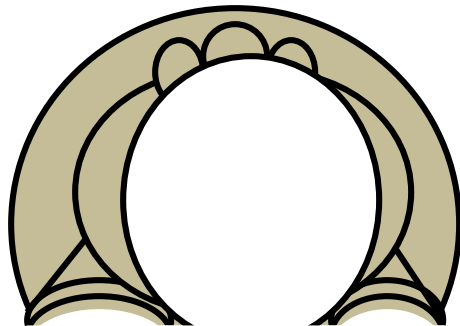

Pictish Symbol Stones - "Horseshoe / Arch" Designs - Slide 1

General pattern

There are 18 "horseshoe / arch" objects. 6 are indistinct.
All except Rothiebrisbane have similar arch patterns.
12 designs emerged.

Pictish Symbol Stones - "Horseshoe / Arch" Designs - Slide 3

Congash (1)

Crosskirk

Strathpeffer

Clynemilton (1)

Bruceton

Sandness