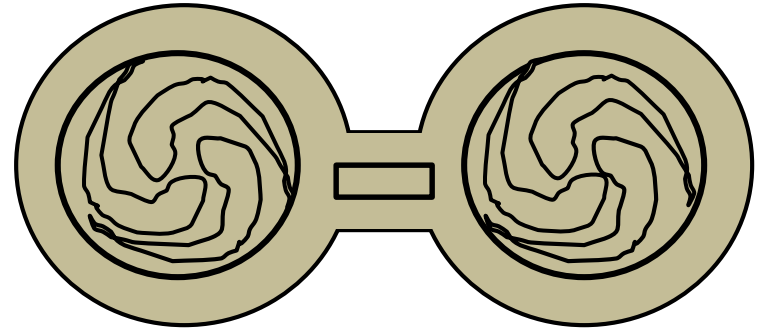

Pictish Symbol Stones - “Double Disc” Designs - Slide 3

Ulster