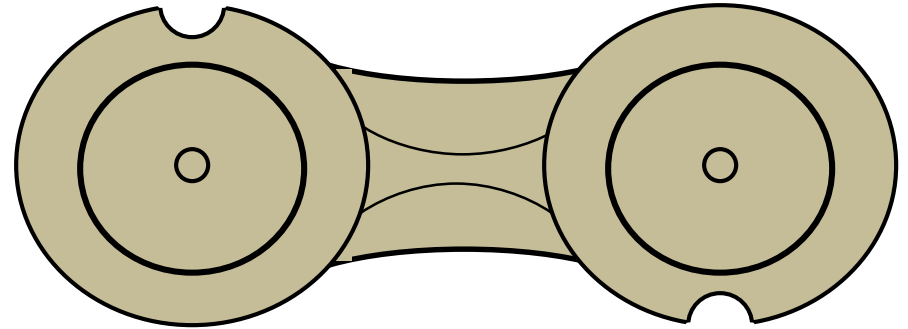

Pictish Symbol Stones - "Double Disc" Designs - Slide 4

Inchrya