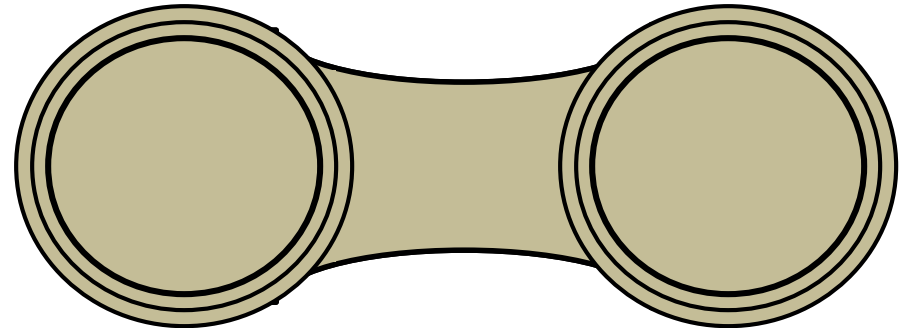

# Pictish Symbol Stones - "Double Disc" Designs - Slide 1

General pattern

There are 18 "double disc" objects that broadly follow a general pattern. 5 are indistinct. 12 designs emerged including 3 that are decorated.

# Pictish Symbol Stones - “Double Disc” Designs - Slide 2

Logie Elphinstone (1)

Monifieth (1)

St Vigean's (4)

Woodwrae