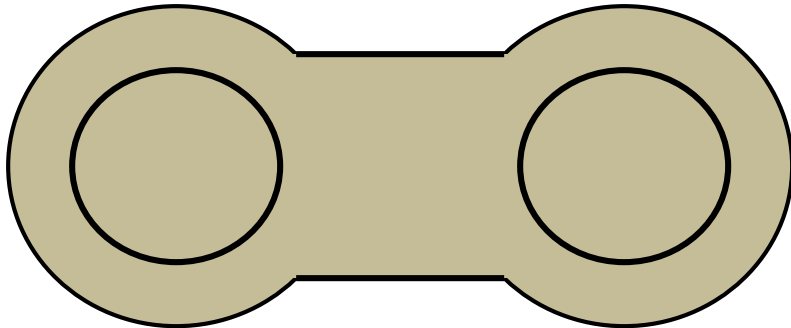

# Pictish Symbol Stones - "Double Disc" Designs - Slide 1

General pattern

There are 18 "double disc" objects that broadly follow a general pattern. 5 are indistinct. 12 designs emerged including 3 that are decorated.

# Pictish Symbol Stones - “Double Disc” Designs - Slide 2

Logie Elphinstone (1)

Monifieth (1)

St Vigean's (4)

Woodwrae