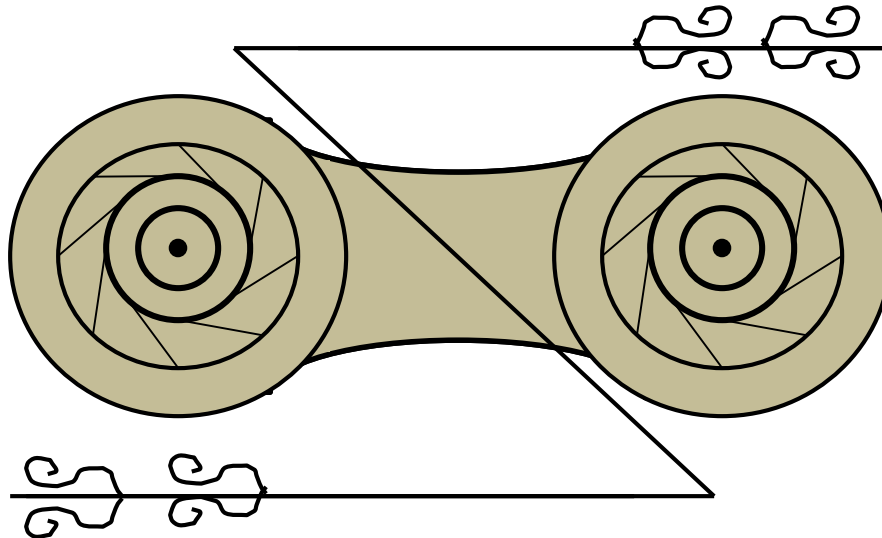

Monifieth (1)