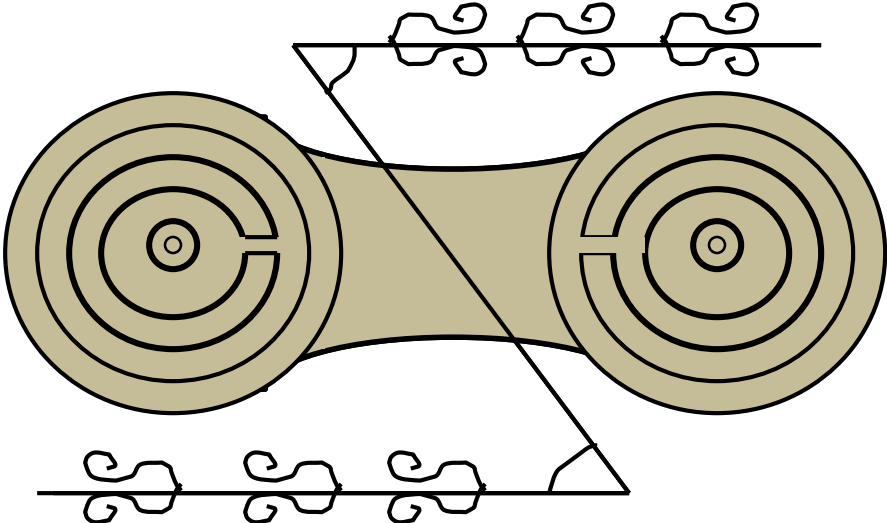

Not drawn - indistinct

Pictish Symbol Stones - "Z-rod & Double Disc" Designs - Slide 3

Variants of "flame" numbers and directions:

Pictish Symbol Stones - "Z-rod & Double Disc" Designs - Slide 4

Aberlemno Roadside (2)

Monifieth (1)

Pictish Symbol Stones - “Z-rod & Double Disc” Designs - Slide 5

Dyce (1), Clatt,
Keith Hall, Kintore Castle Hill (1),
Logie Elphinstone (2), Picardy,
Aberlemno Roadside (1),
Cossans

Dunnichen

Pictish Symbol Stones - "Z-rod & Double Disc" Designs - Slide 6

Inverurie (3)

Dyce (2)

Pictish Symbol Stones - "Z-rod & Double Disc" Designs - Slide 7

Eassie

Glenferness

Not to scale

Pictish Symbol Stones - "Z-rod & Double Disc" Designs - Slide 8