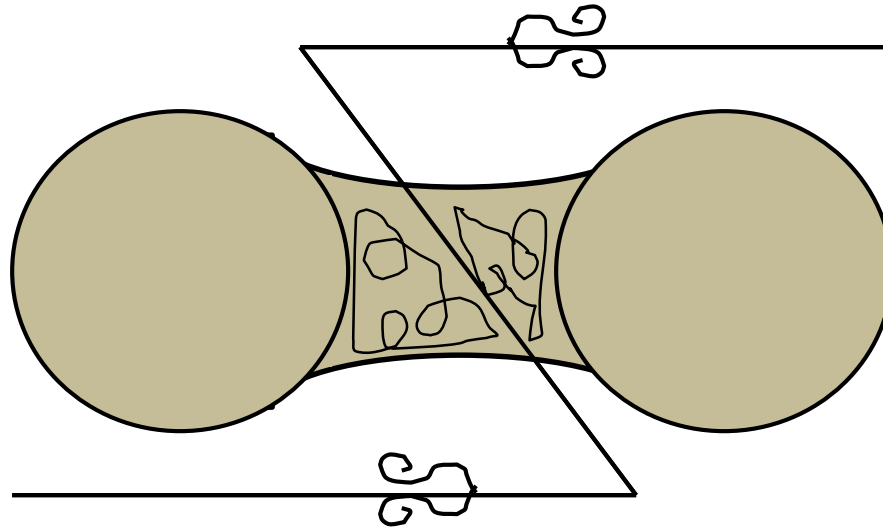

Pictish Symbol Stones - "Z-rod & Double Disc" Designs - Slide 8

Hilton of Cadboll, Keillor