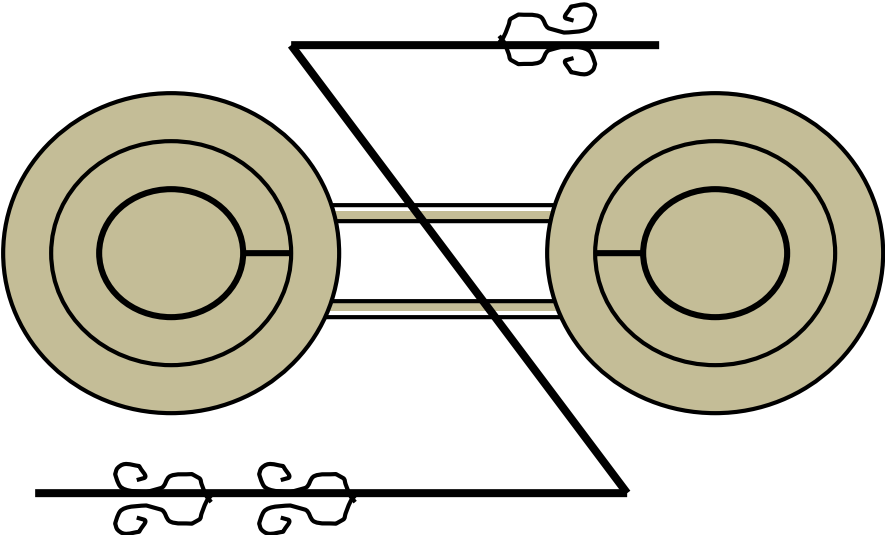

Pictish Symbol Stones - "Z-rod & Double Disc" Designs - Slide 1

There are 56 "Z-rod & Double Disc" objects.

29 are indistinct.

18 designs emerged distinguished by variants of "flame" numbers and directions.

Pictish Symbol Stones - "Z-rod & Double Disc" Designs - Slide 6

Inverurie (3)

Dyce (2)

Pictish Symbol Stones - "Z-rod & Double Disc" Designs - Slide 7

Eassie

Glenferness

Not to scale

Pictish Symbol Stones - "Z-rod & Double Disc" Designs - Slide 8

Fordoun

St Vigean's (5)

Not to scale

Pictish Symbol Stones - "Z-rod & Double Disc" Designs - Slide 11

Congash (2)

Migvie

Pictish Symbol Stones - "Z-rod & Double Disc" Designs - Slide 12

Elgin