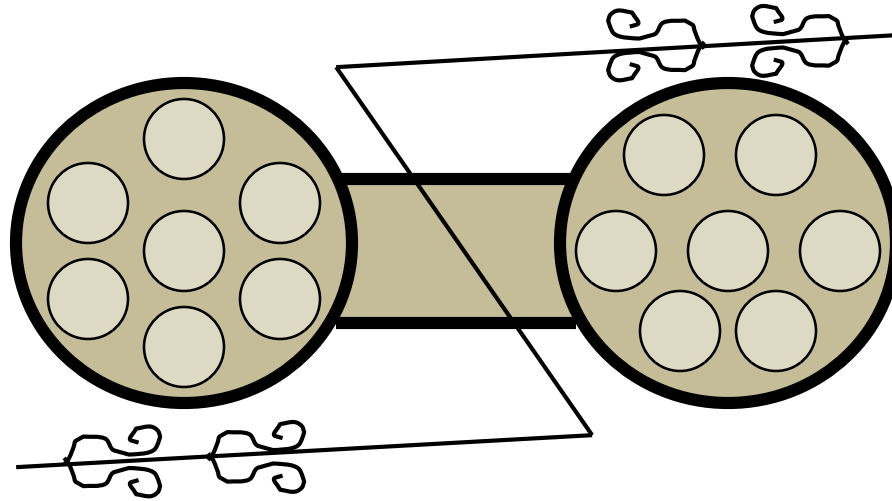

Pictish Symbol Stones - "Z-rod & Double Disc" Designs - Slide 1

There are 56 "Z-rod & Double Disc" objects.

29 are indistinct.

18 designs emerged distinguished by variants of "flame" numbers and directions.

Not drawn - indistinct

Pictish Symbol Stones - "Z-rod & Double Disc" Designs - Slide 3

Variants of "flame" numbers and directions:

Pictish Symbol Stones - "Z-rod & Double Disc" Designs - Slide 4

Aberlemno Roadside (2)