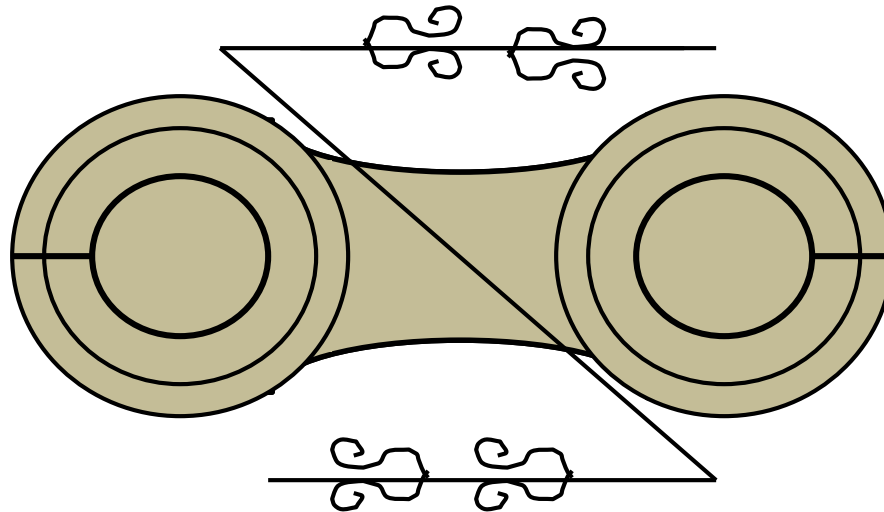

Pictish Symbol Stones - "Z-rod & Double Disc" Designs - Slide 1

There are 56 "Z-rod & Double Disc" objects.

29 are indistinct.

18 designs emerged distinguished by variants of "flame" numbers and directions.

Pictish Symbol Stones - "Z-rod & Double Disc" Designs - Slide 6

Inverurie (3)

Dyce (2)

Pictish Symbol Stones - "Z-rod & Double Disc" Designs - Slide 7

Eassie

Glenferness

Not to scale

Pictish Symbol Stones - "Z-rod & Double Disc" Designs - Slide 8

Hilton of Cadboll, Keillor

Rosemarkie

Pictish Symbol Stones - "Z-rod & Double Disc" Designs - Slide 9

Invereen, Struan

Tillytarmont (2)

Not to scale

Pictish Symbol Stones - “Z-rod & Double Disc” Designs - Slide 10

Fordoun

St Vigean's (5)

Not to scale

Pictish Symbol Stones - "Z-rod & Double Disc" Designs - Slide 11

Congash (2)

Migvie

Pictish Symbol Stones - "Z-rod & Double Disc" Designs - Slide 12

Elgin